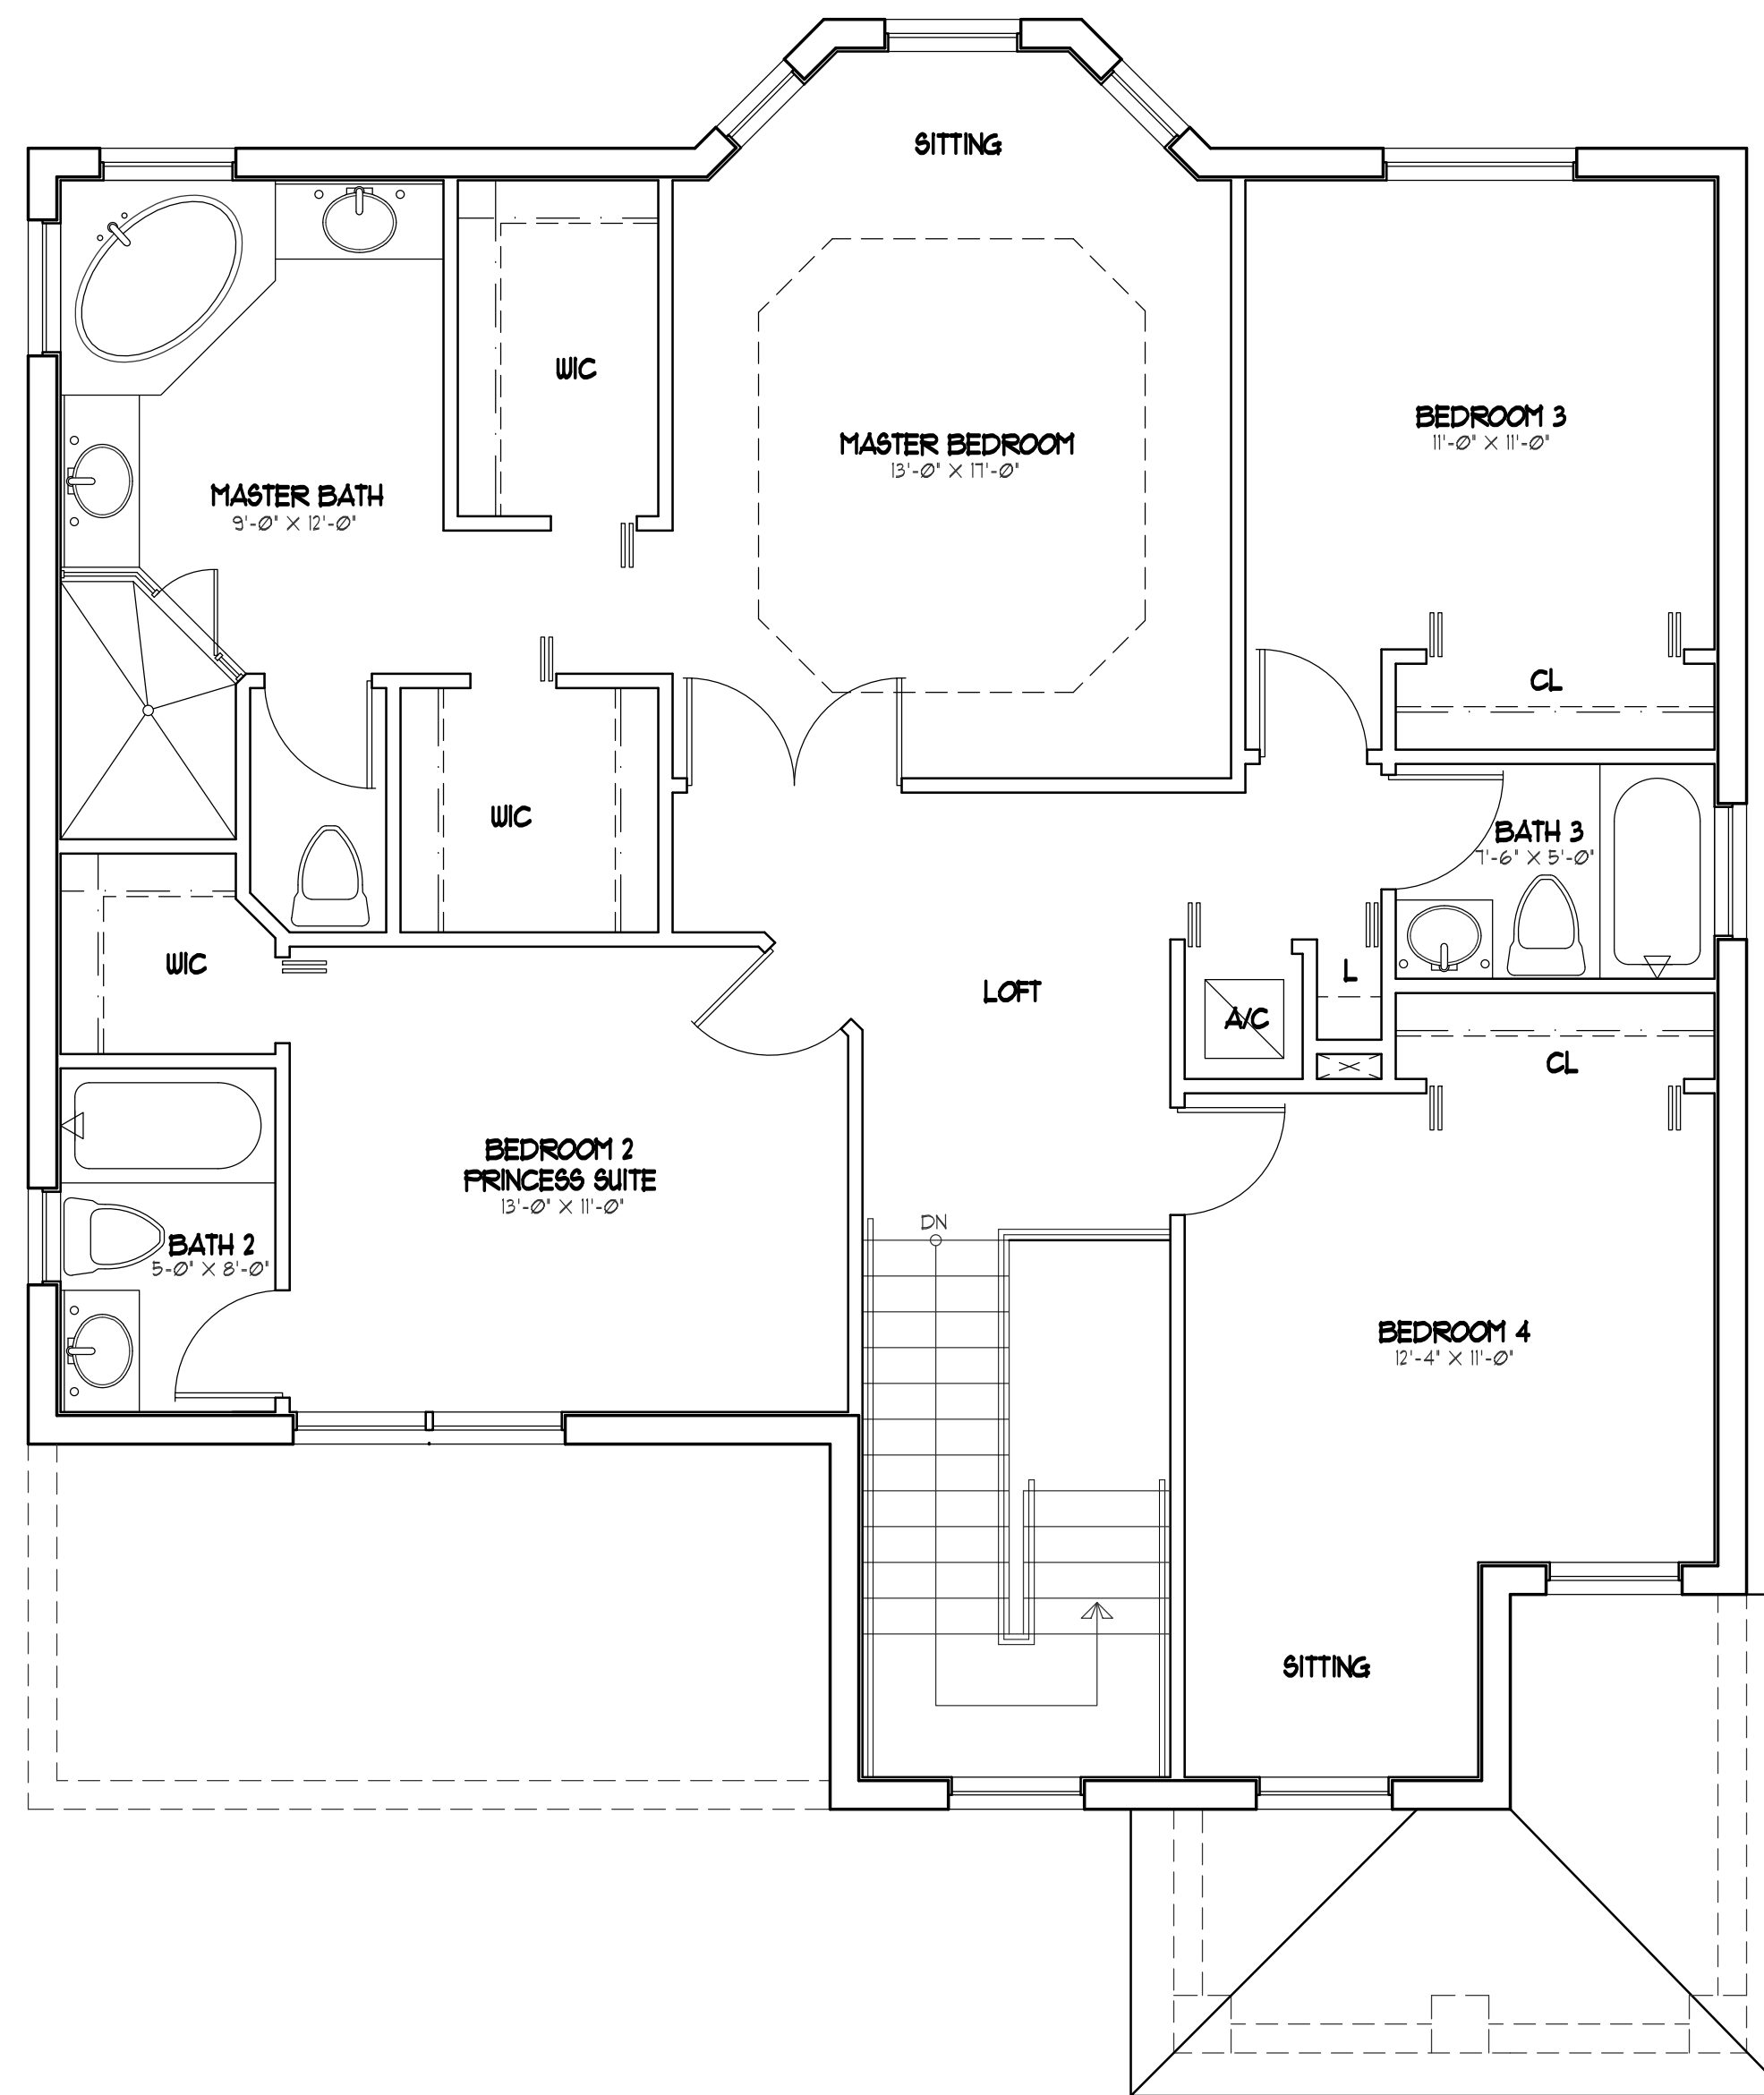

BIMINI MODEL

FLOOR PLANS

SECOND FLOOR

SCALE: 1/4" = 1'-0"

FIRST FLOOR

SCALE: 1/4" = 1'-0"