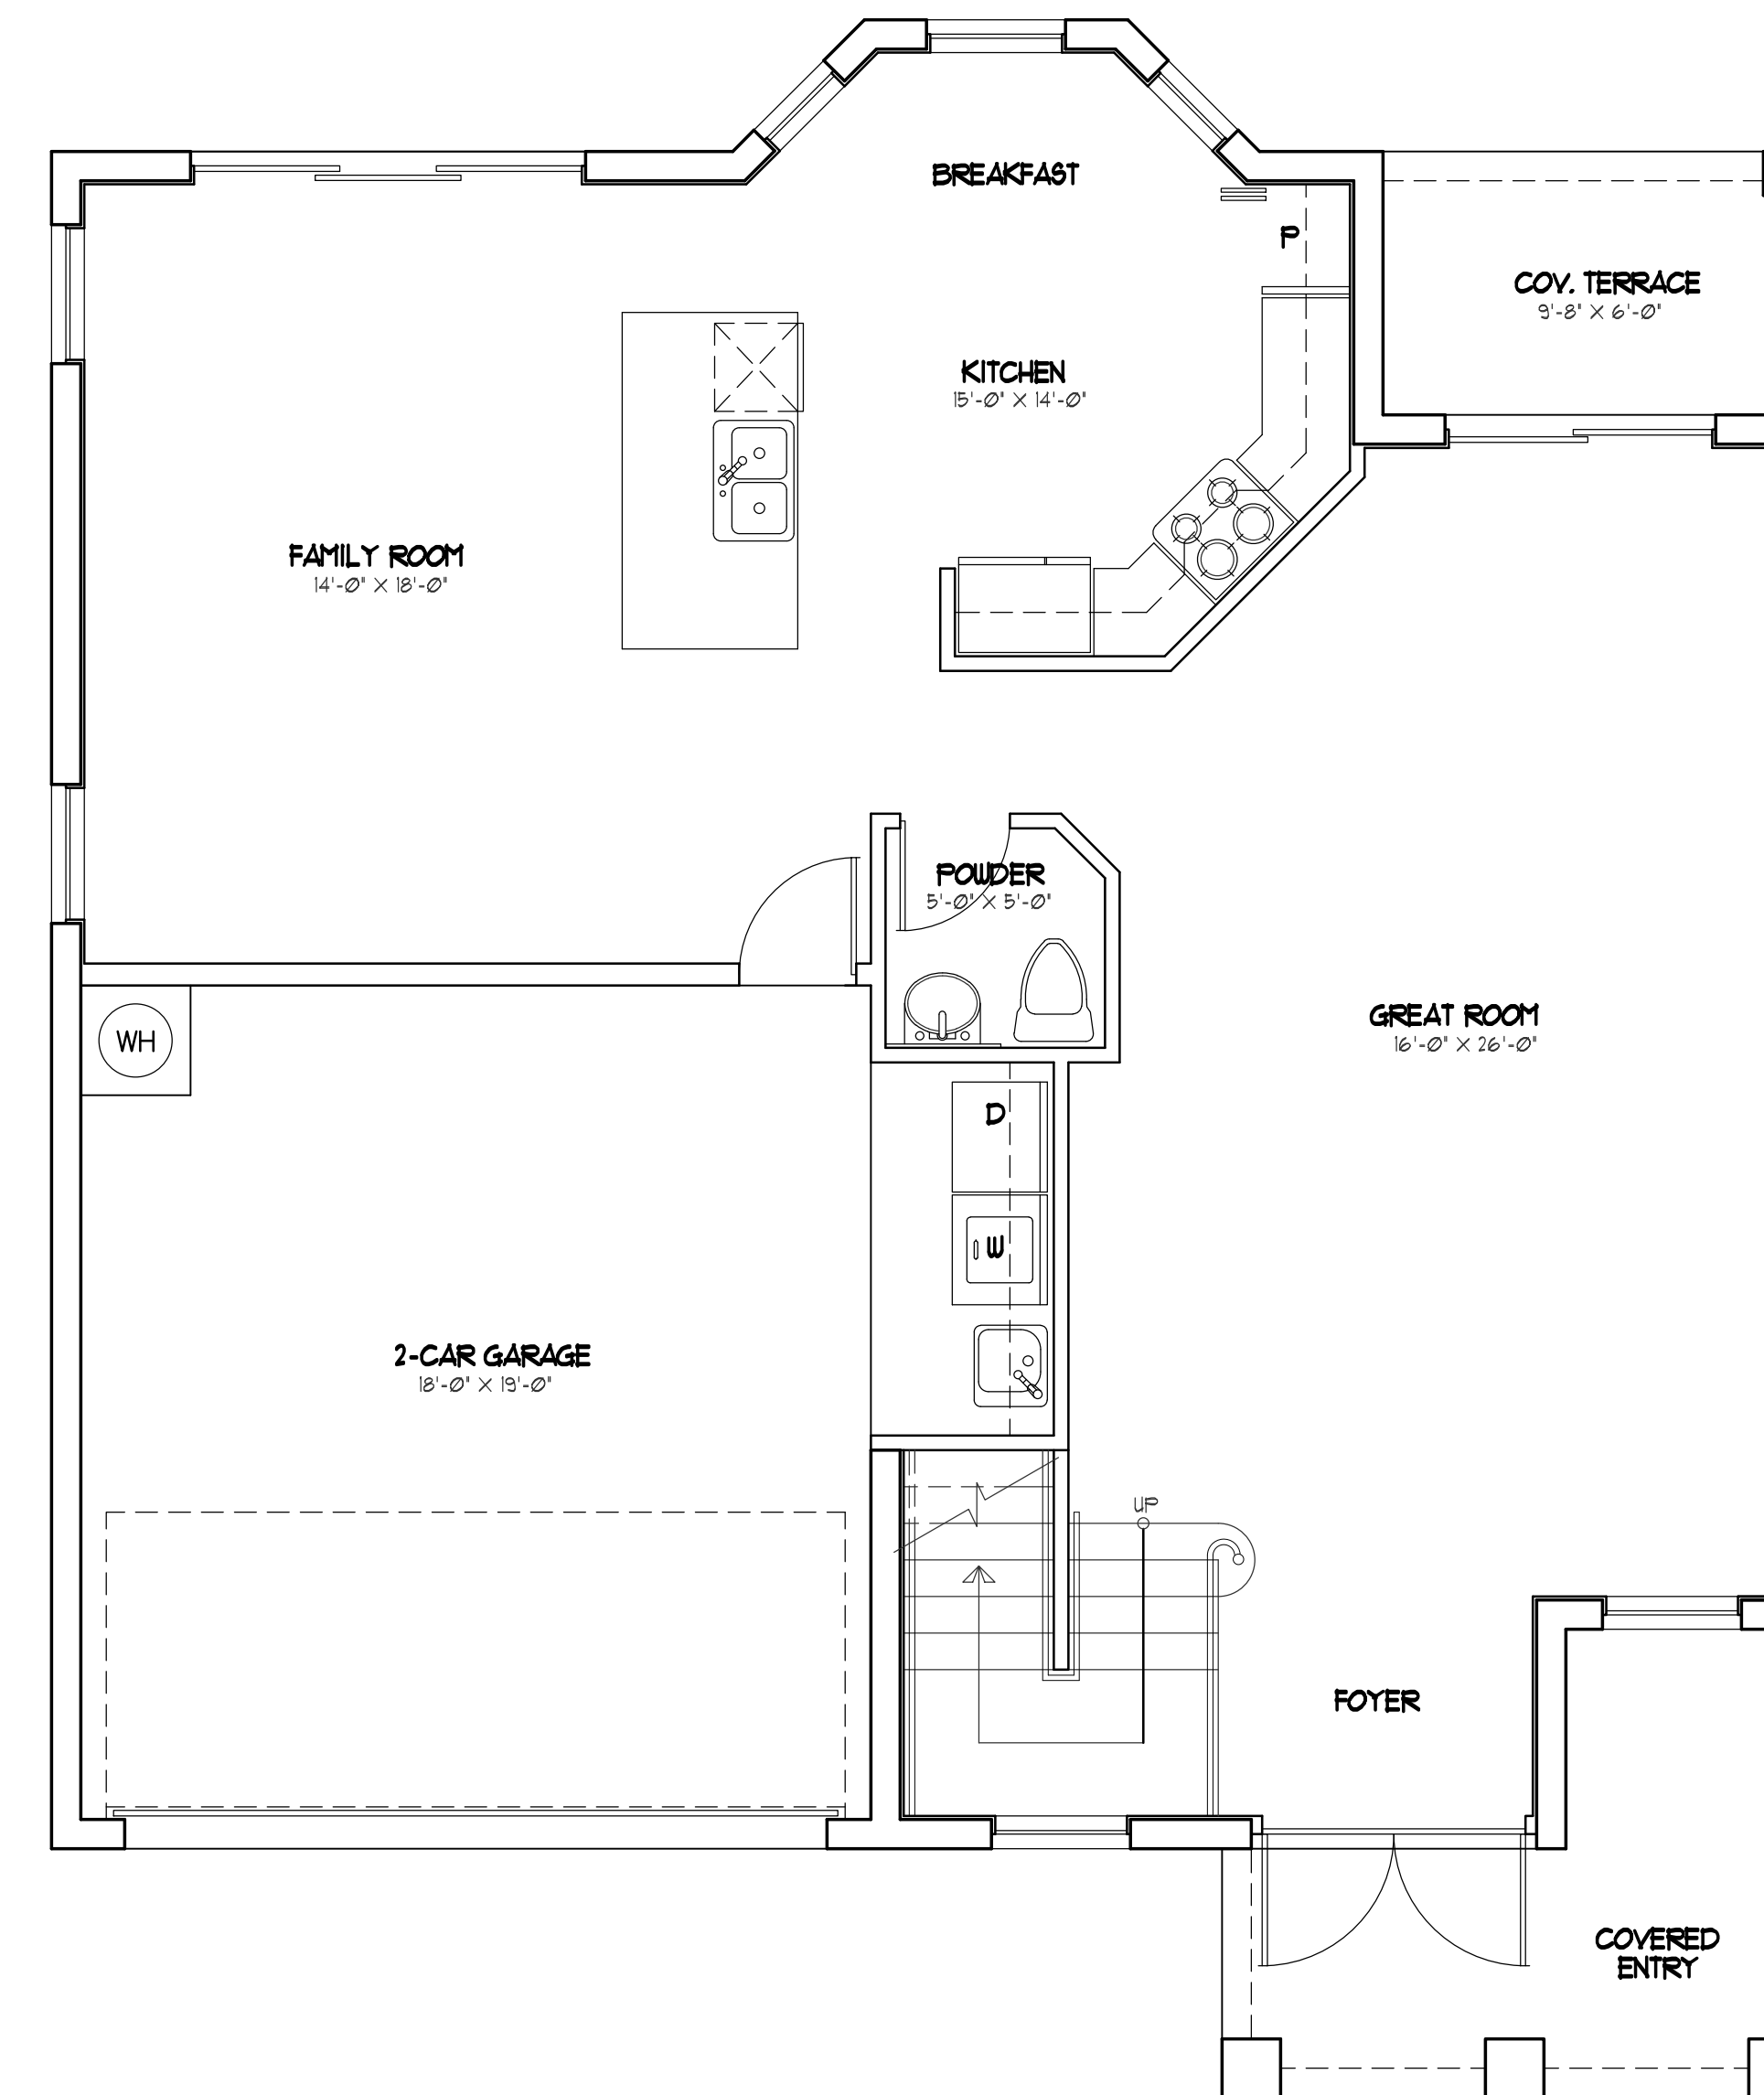

BIMINI MODEL

FLOOR PLANS

SECOND FLOOR

SCALE: 1/4" = 1'-0"

FIRST FLOOR

SCALE: 1/4" = 1'-0"